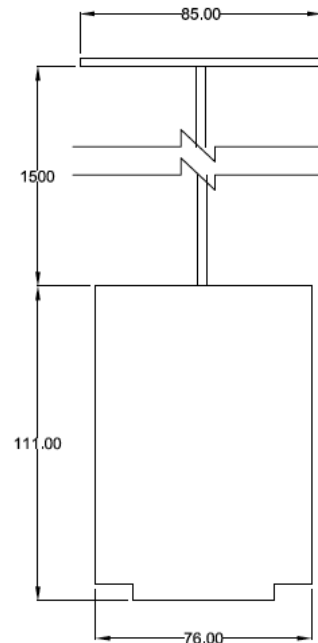

Roam P2

Suspended LED pendant light
 Cable length 1.5m standard
 Approximately 83 lumens per watt system
 Fixed position
 Painted and anodised finishes available
 Narrow, medium and wide beam
 Remote driver with dimmable options
 Deep set LED for low glare
 Honeycomb and glass filter accessories
 15w available as standard
 76mm diameter size. 105mm height
 Accessories available

Snout front cap option

Front cap option

Standard cap supplied with product

Optional Snout cap

Performance data- inclusive of driver, module and reflector
 3000k
 350ma version -15w – module efficacy 83-81 lumens p/watt approximately

17 degree

35 degree

50 degree